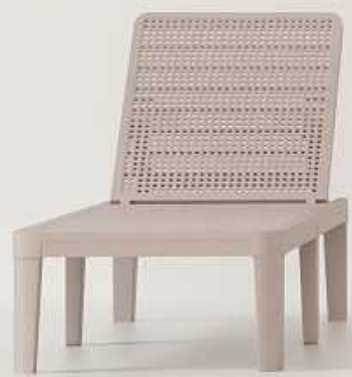

tea table

ITEM# : T-116
W95 x D55 x H39.5cm

Recommended Colors:

Forman

The set includes a high bar chair, a reclining chair, and dining chairs with and without armrests, catering to diverse uses and occasions. Whether for outdoor gatherings or leisure time on the balcony, suitable seating options are available.

Chair
Stoolbar
Lounge
Sofa

Forman

Sun Lounger

ITEM# : F899
W190 x D55 x H33cm

Recommended Colors:

Orange

Blue

Coffee color