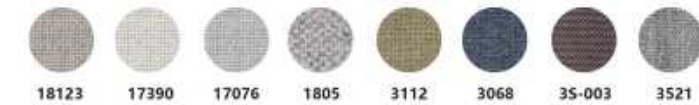

▶ Fabric Outdoor:

XN: