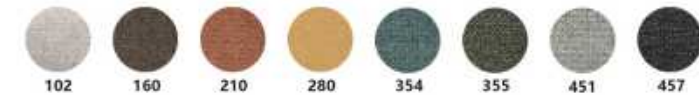

261-272

REMARK

▶ PP:

Regular Colors:

Selectable Colors:

▶ Fabric Indoor:

OTE-LENA:

OTE-ENJOY: