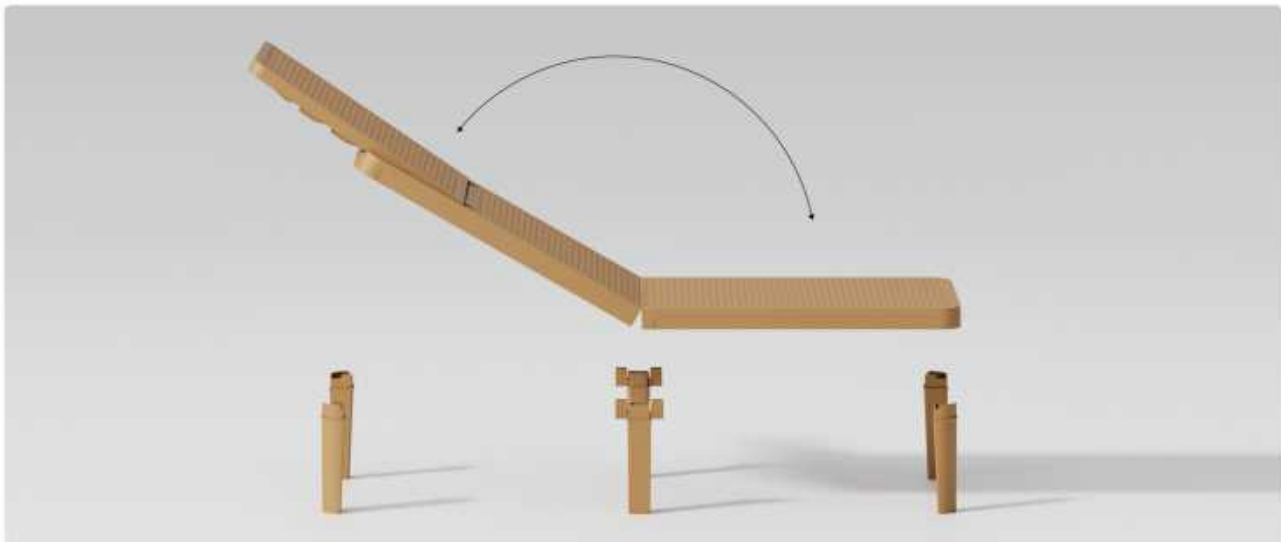

Chair
Stoolbar
Lounge
Sofa

Forman

Sun Lounger

ITEM# : F899
W190 x D55 x H33cm

Recommended Colors:

Orange

Blue

Coffee color