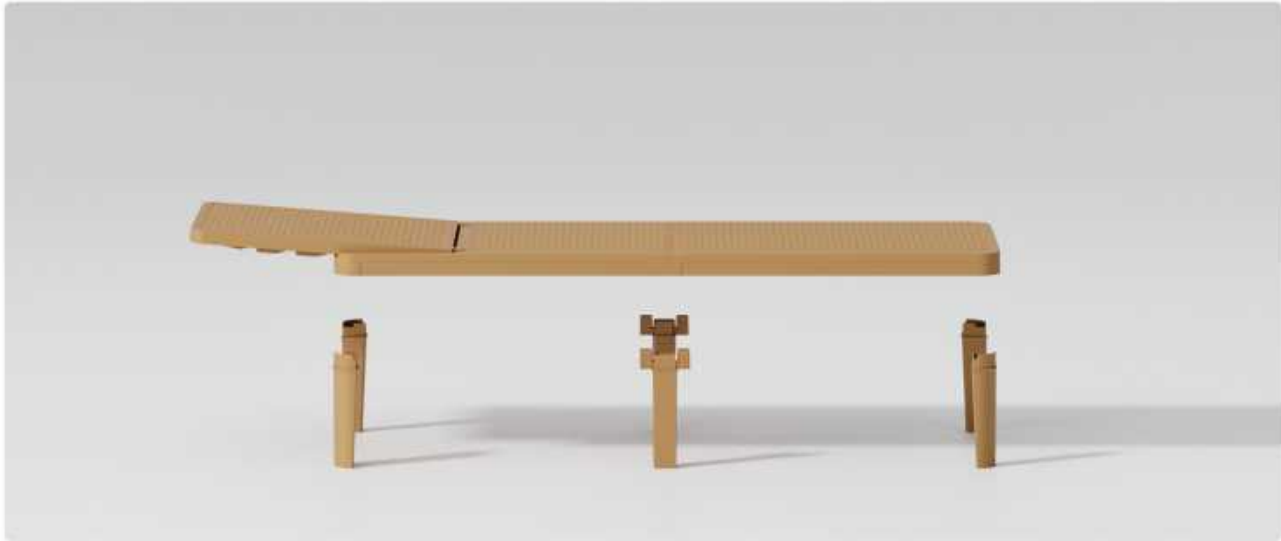

Chair
Stoolbar
Lounge
Sofa

Forman

Sun Lounger

ITEM# : F899
W190 x D55 x H33cm

Recommended Colors:

Orange

Blue

Coffee color